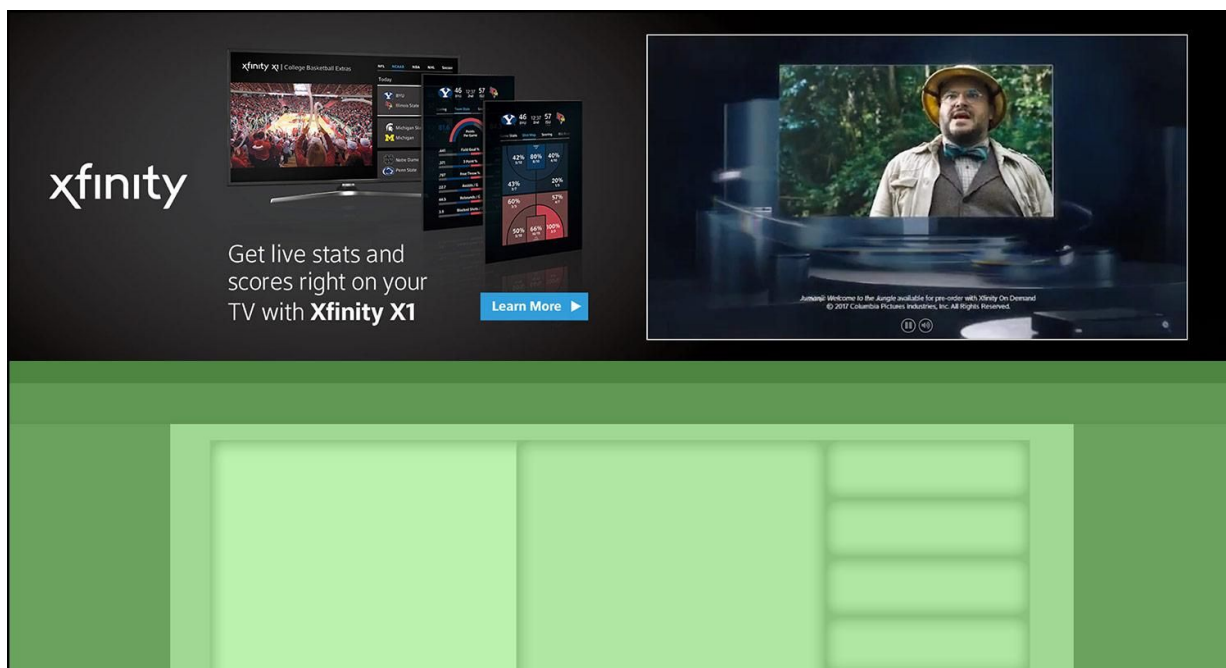

Skybox 2.0

Definition

The Skybox is a high-impact, premium video ad product that appears above the site header and spans the full width of the browser. Optimized for Desktop, Tablet and Mobile Web, the responsive nature of the unit allows for an advertiser's full creative assets to be visible regardless of the user's device.

Upon page load, the ad loads above the site content, including the navigation and header. As a user scrolls down the page, the Skybox creates a parallax effect, with the background image remaining pinned as the site content appears to overlay the ad.

The unit will collapse to a pinned full width ad, remaining present at the top of the page allowing users to scroll back to re-engage with the creative. On selected page types the unit will begin in the collapsed version on page load.

The Skybox is designed with the flexibility to fit a range of client needs. The standard version displays a large static image that scales to the browser width. The unit can be customized with a static image or embedded video.

Expand state: